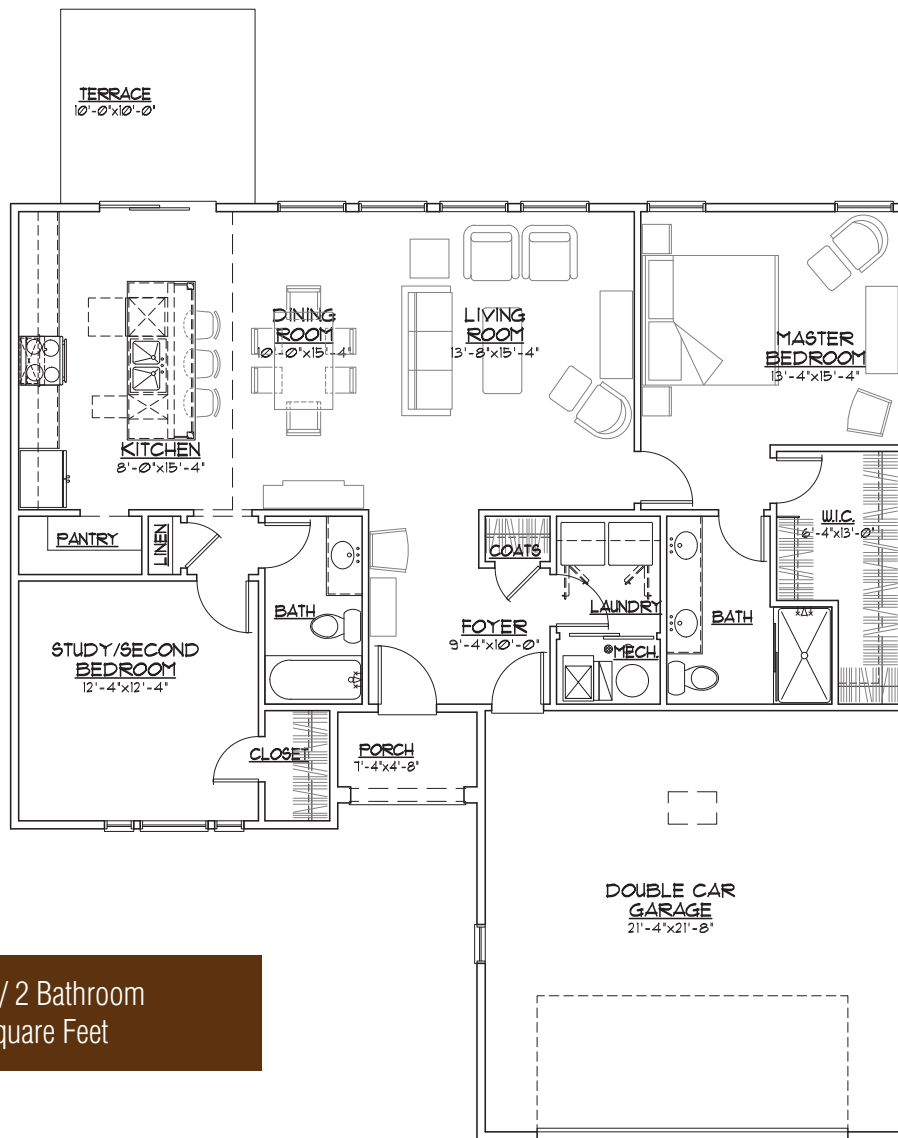

Green Tree Plan A

2 Bedroom / 2 Bathroom
1,296 Square Feet

HIGHLAND
CONSTRUCTION INC.

785-856-6260

www.highlandconstruction.net

Finishes may vary; artist rendering for marketing purposes only

785-841-0700