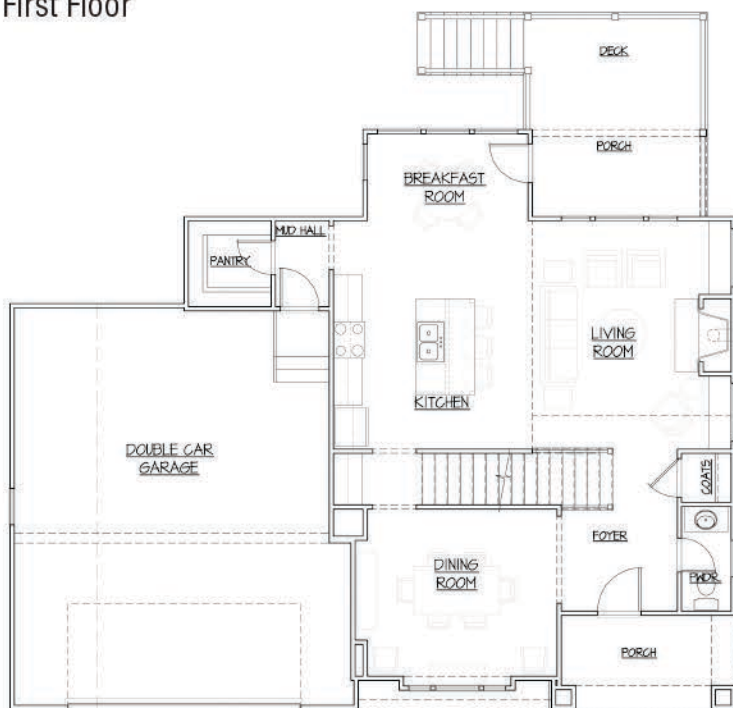

First Floor

Second Floor

Basement

Total Square Footage: 2490 Sq. Ft.
4 Bedroom, 3.5 Bath

785-856-6260

www.highlandconstruction.net

Finishes may vary; artist rendering for marketing purposes only

785-841-0700