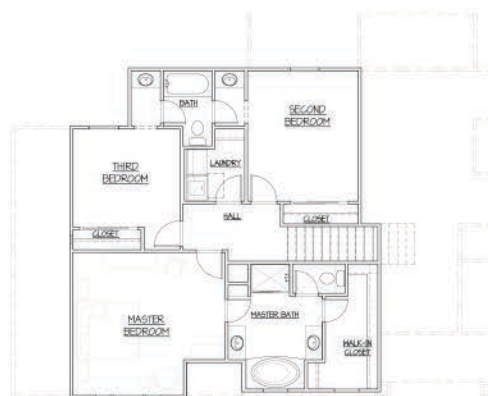

First Floor

Second Floor

Basement

Total Square Footage: 2490 Sq. Ft.
4 Bedroom, 3.5 Bath

785-856-6260

www.highlandconstruction.net

Finishes may vary; artist rendering for marketing purposes only

785-841-0700