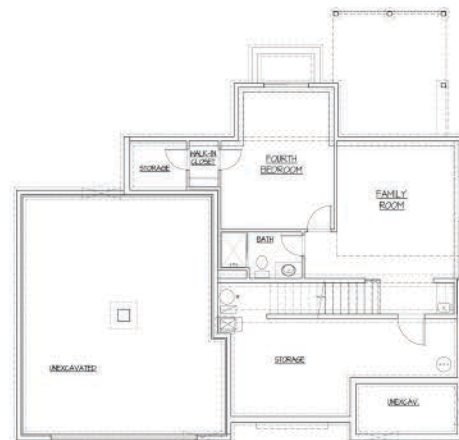

First Floor

Second Floor

Basement

Total Square Footage: 2490 Sq. Ft.
4 Bedroom, 3.5 Bath

785-856-6260

www.highlandconstruction.net

Finishes may vary; artist rendering for marketing purposes only

785-841-0700