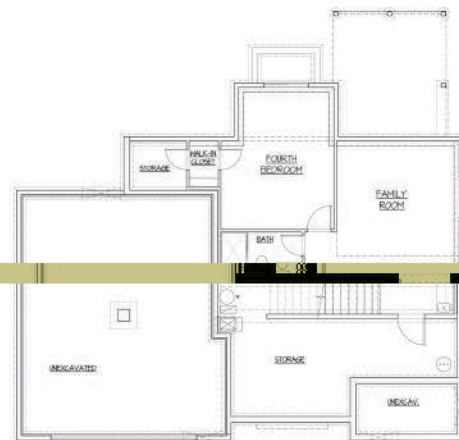

First Floor

Second Floor

Basement

Total Square Footage: 2490 Sq. Ft.
4 Bedroom, 3.5 Bath

785-856-6260

www.highlandconstruction.net

Finishes may vary; artist rendering for marketing purposes only

785-841-0700