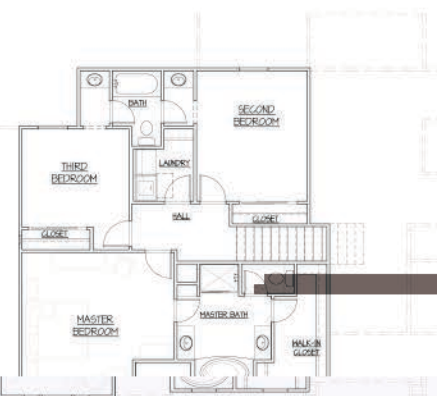

First Floor

Second Floor

Basement

Total Square Footage: 2490 Sq. Ft.
4 Bedroom, 3.5 Bath

785-856-6260

www.highlandconstruction.net

Finishes may vary; artist rendering for marketing purposes only

785-841-0700