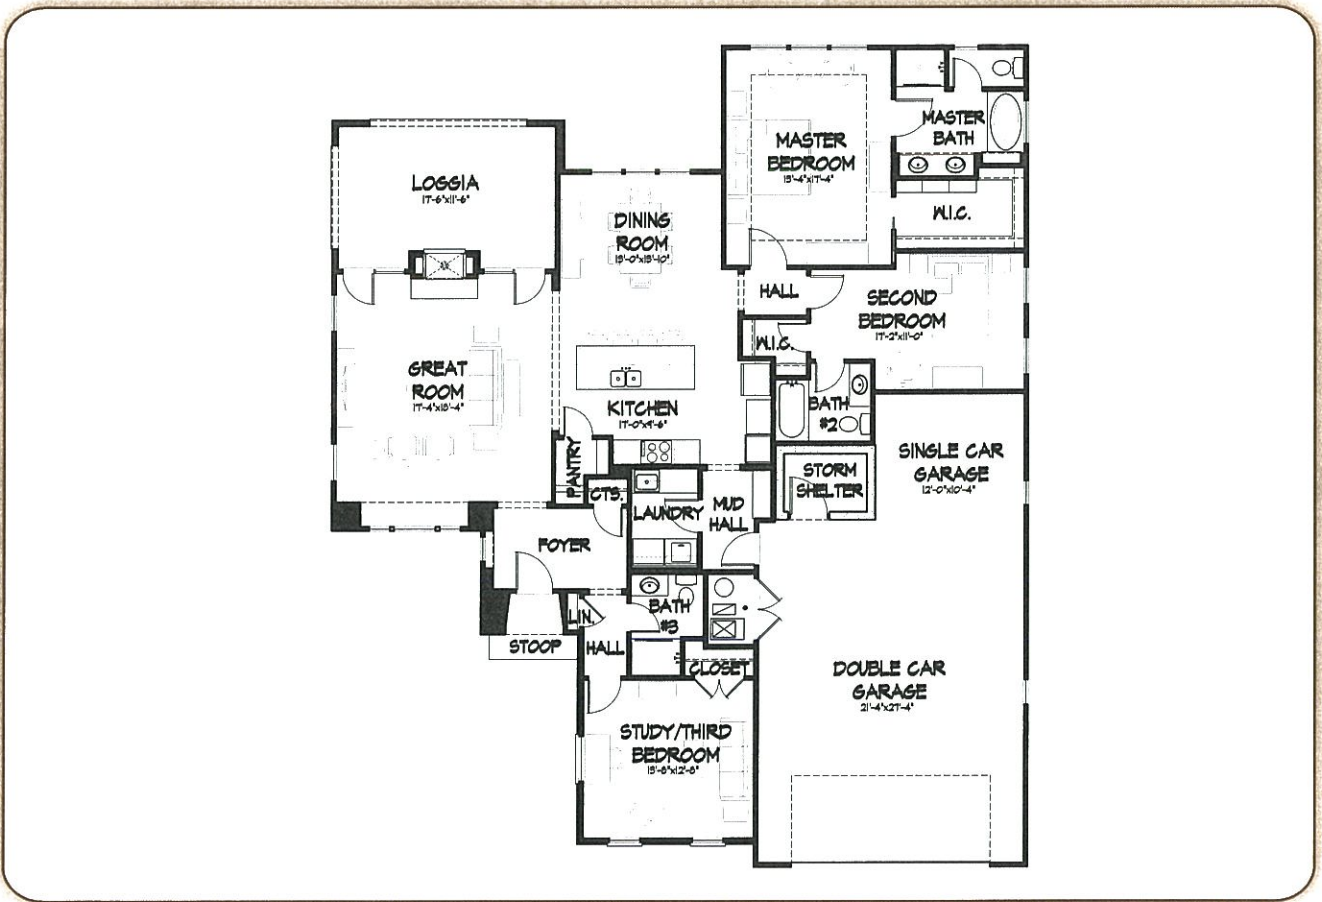

# Turin - 62

Total Square Footage: 1890 Sq. Ft.  
3 Bedroom, 3 Bath