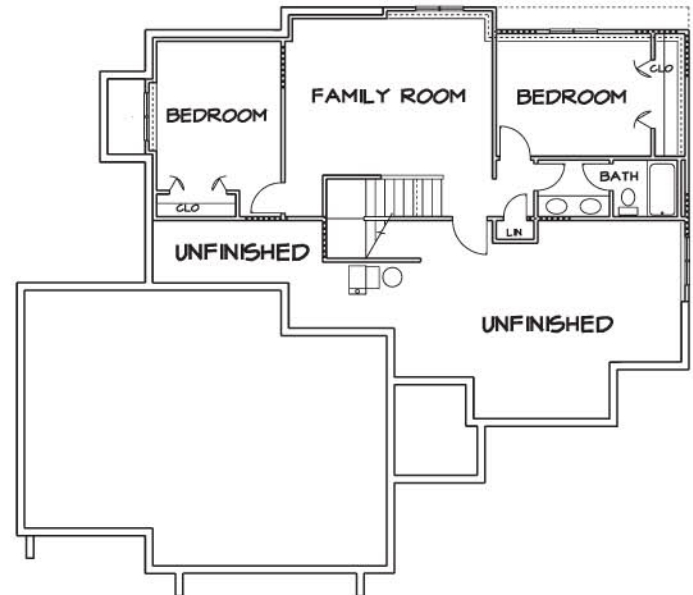

Patrick

First Floor

Lower Level

Total Square Footage: 2265 Sq. Ft.
4 Bedroom, 3 Bath

MONTEREY BLUFFS

www.highlandconstruction.net

Finishes may vary; artist rendering for marketing purposes only

785-856-6260