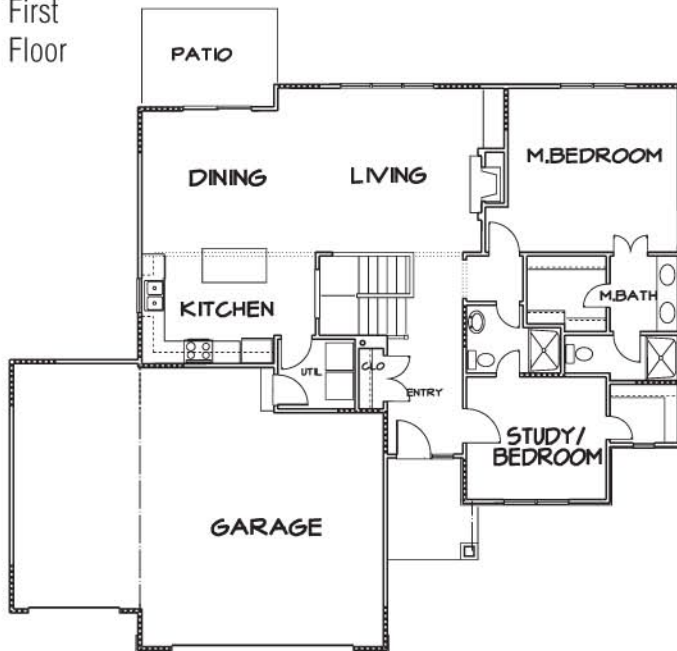

Patrick

First Floor

Lower Level

Total Square Footage: 2265 Sq. Ft.
4 Bedroom, 3 Bath

MONTEREY BLUFFS

www.highlandconstruction.net

Finishes may vary; artist rendering for marketing purposes only

785-856-6260